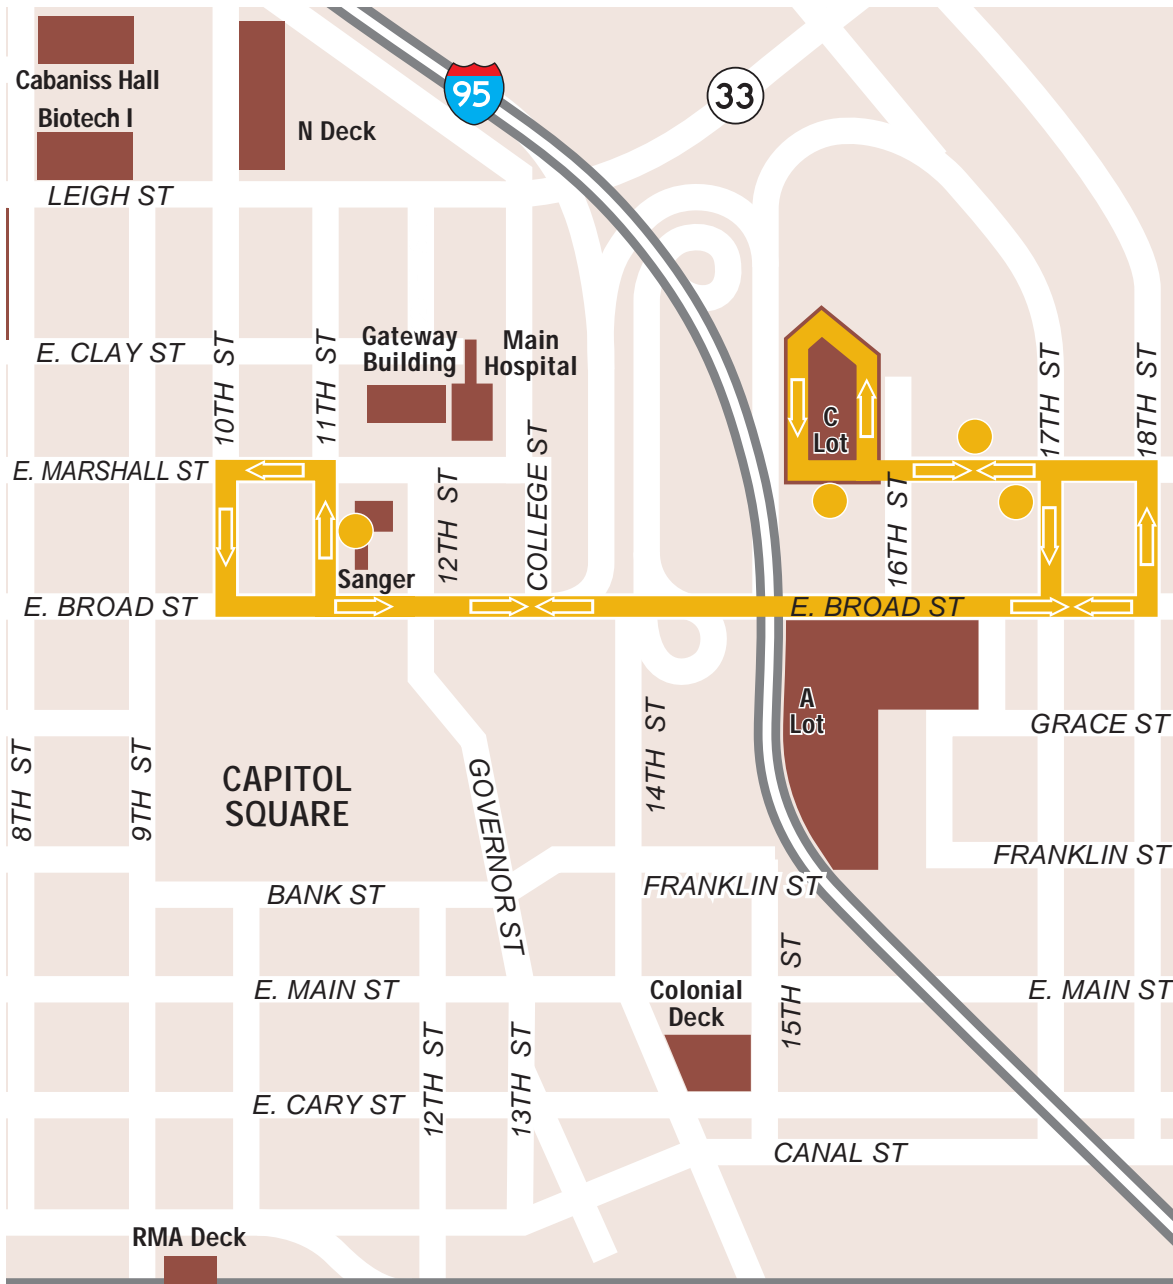

99 VCU Sanger Express Route

C Lot

This bus takes approximately **7-8 minutes** to travel from one end of its route to the other.

Legend

- VCU Sanger Express Route Stops
- VCU Parking Facilities & Buildings
- VCU Sanger Express Route - 5:00 am-8:00 pm Monday-Friday
7-8-minute service provided - No Saturday or Sunday service provided