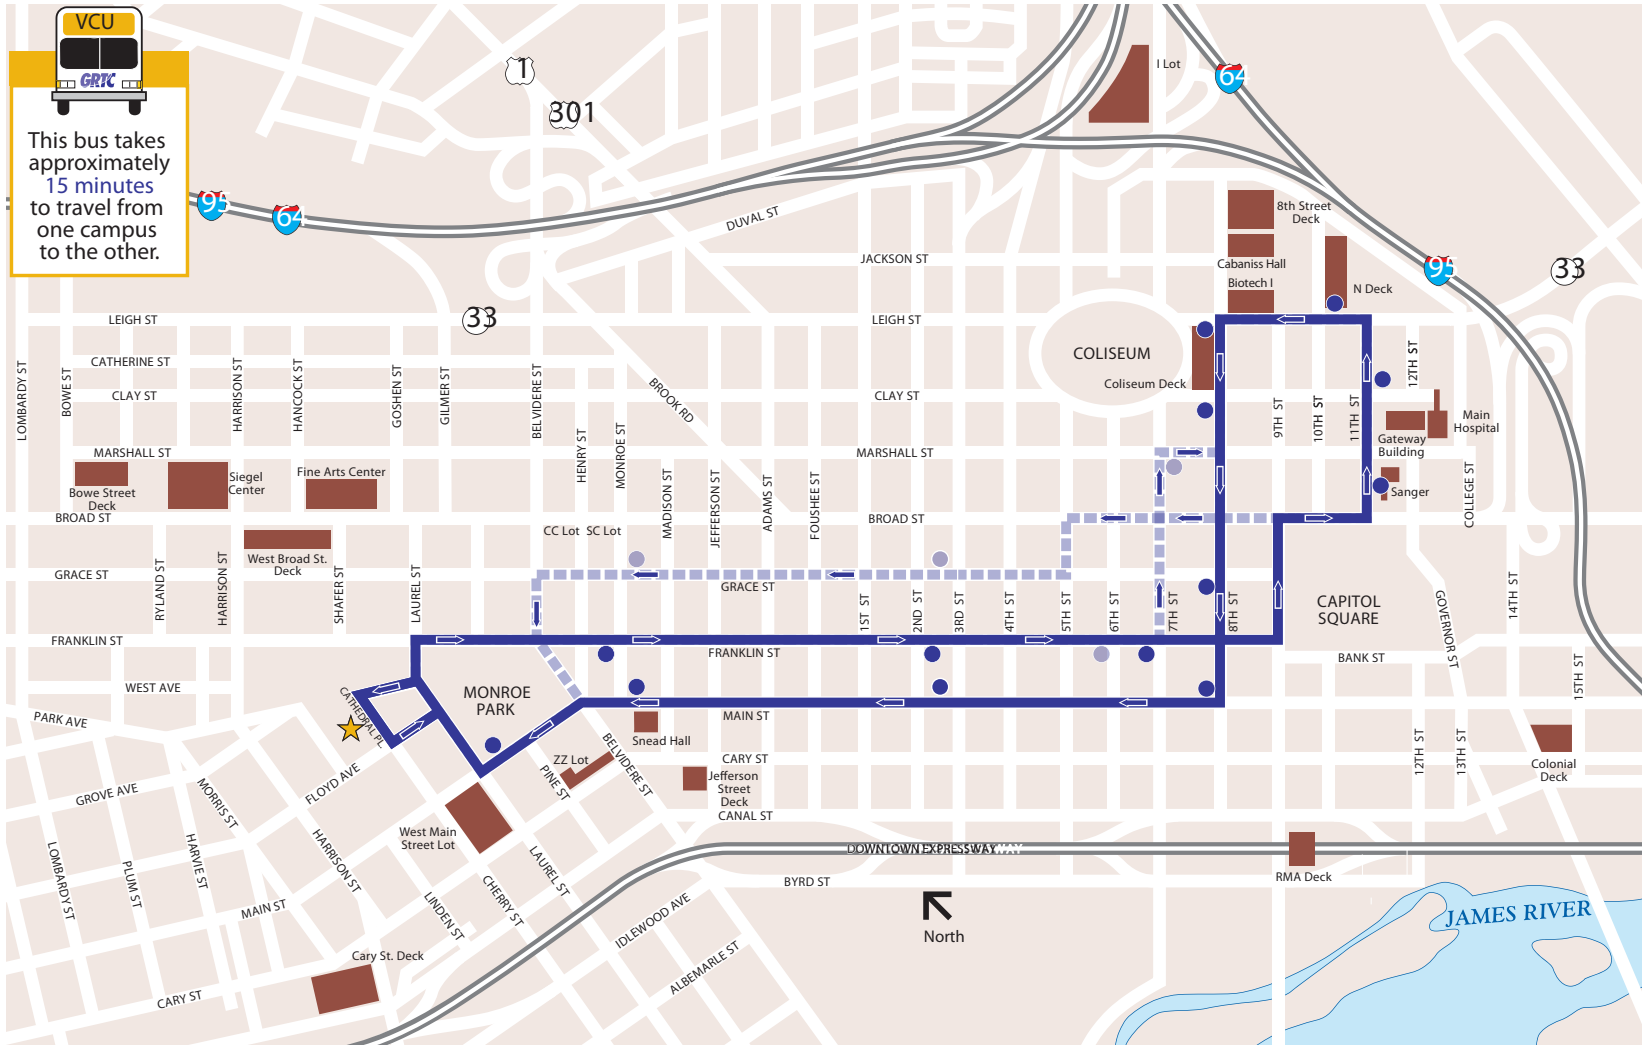

84 VCU Campus Connector

Routes and times and subject to change. Operational hours can vary by semester or during holidays. For the latest information about VCU Transit Services, visit us at: www.bsv.vcu.edu/vcupark

This bus takes approximately 15 minutes to travel from one campus to the other.

Legend

- VCU Campus Connector Route Stops
- VCU Parking Facilities & Buildings
- ★ Cabell Library Stop
- New VCU Campus Connector Route
6:30 am - 2:00 am
Monday - Friday,
10-minute service provided until 10 pm,
15-minute service provided after 10 pm
10:00 am - 9:00 pm
Saturday - Sunday
15-minute service provided
- - - Old VCU Campus Connector Route
- Cancelled VCU Campus Connector Route Stops

Holidays observed by VCU and breaks may conform to a different schedule.