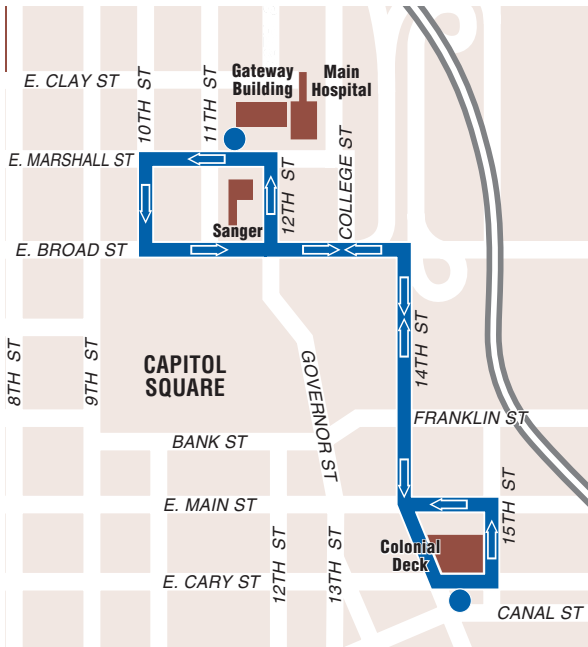

VCU Gateway Express Route

Colonial Deck

This bus takes approximately **10 minutes** to travel from one end of its route to the other.

Legend

-  VCU Gateway Express Route Stops
-  VCU Parking Facilities & Buildings
-  VCU Gateway Express Route - 5:00 am-8:00 pm Monday-Friday
-  10 minute service provided - No Saturday or Sunday service provided